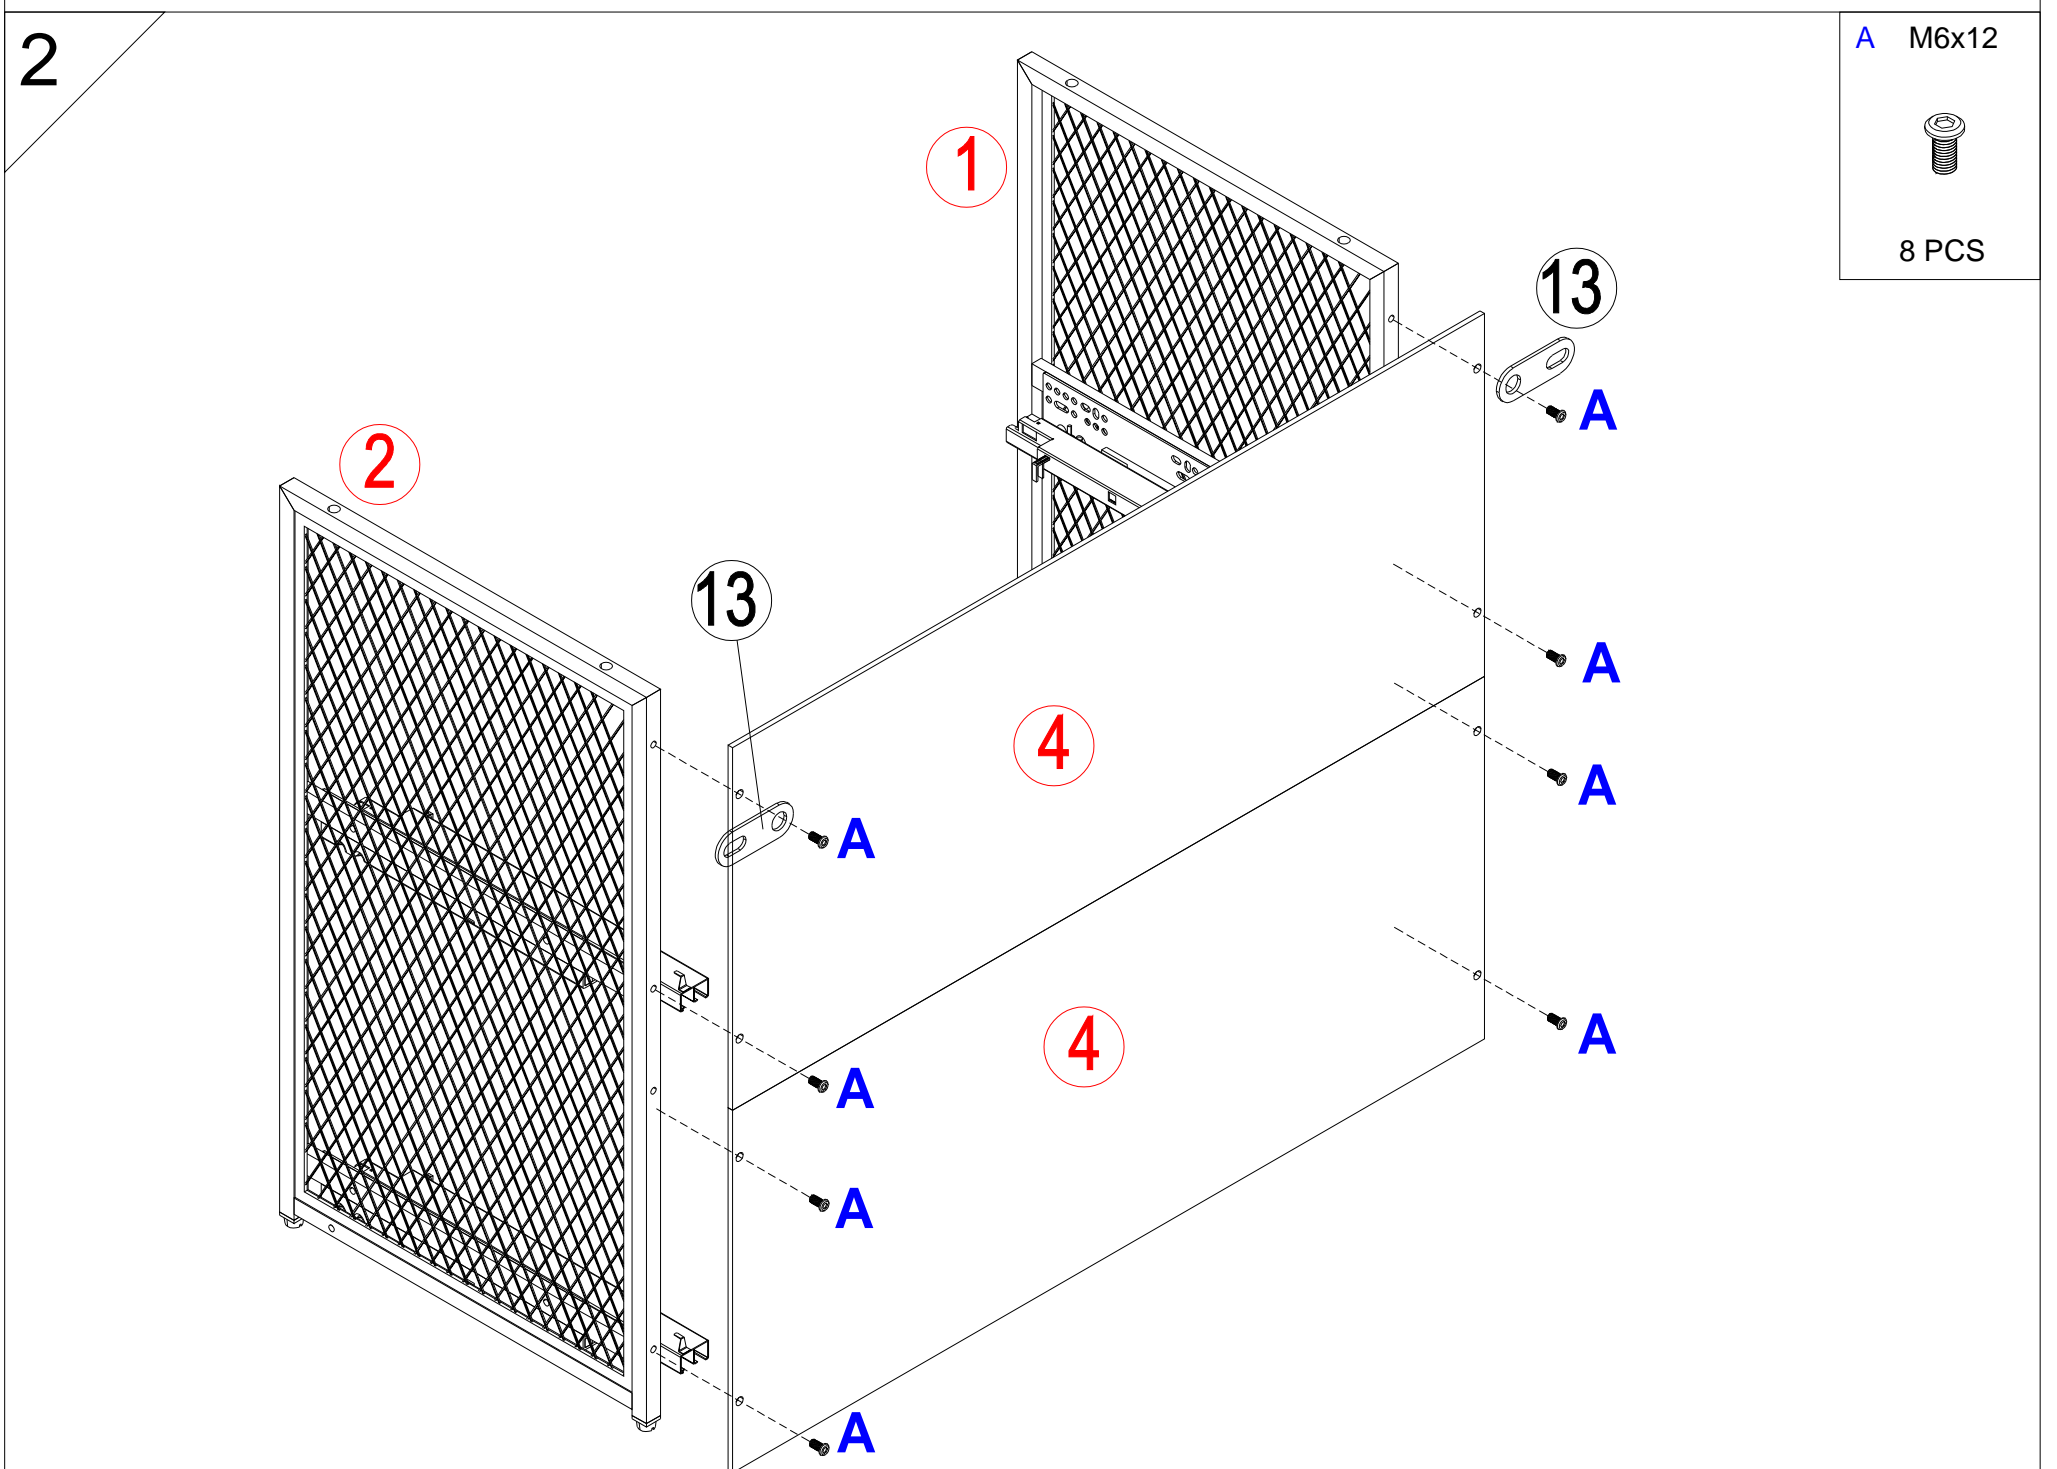

M5X42 / M6x42 mm

Our video focuses on showing how to assemble the cabinet by one person, so the assembly steps will be different from the steps on instructions. Sorry for the inconveniences caused.

***You can check the installation guide from this YouTube video:**
<https://youtu.be/2x-33nDjVtg>
Or scan this QR code to check the video.

TS500054 INSTALL

***About how to use, you can see YouTube video**
<https://youtu.be/apCplp2w6h0>
You can also scan the QR code to check it:

TS500054 USE

3

B M6x25

6 PCS

4

C M5x40