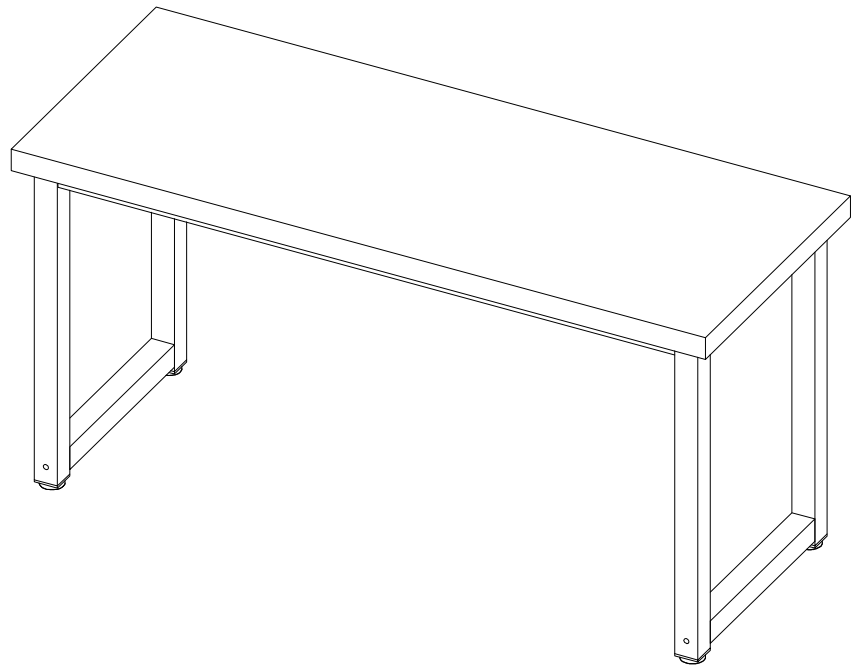

T O P S K Y

TS500021

DO NOT RETURN !!!

Please contact our service team with Order-ID. And if that is possible, pictures or detail of issue will be helpful for a fast way solution.

service@topskyfurniture.com
Phone number: +1 725-333-1988